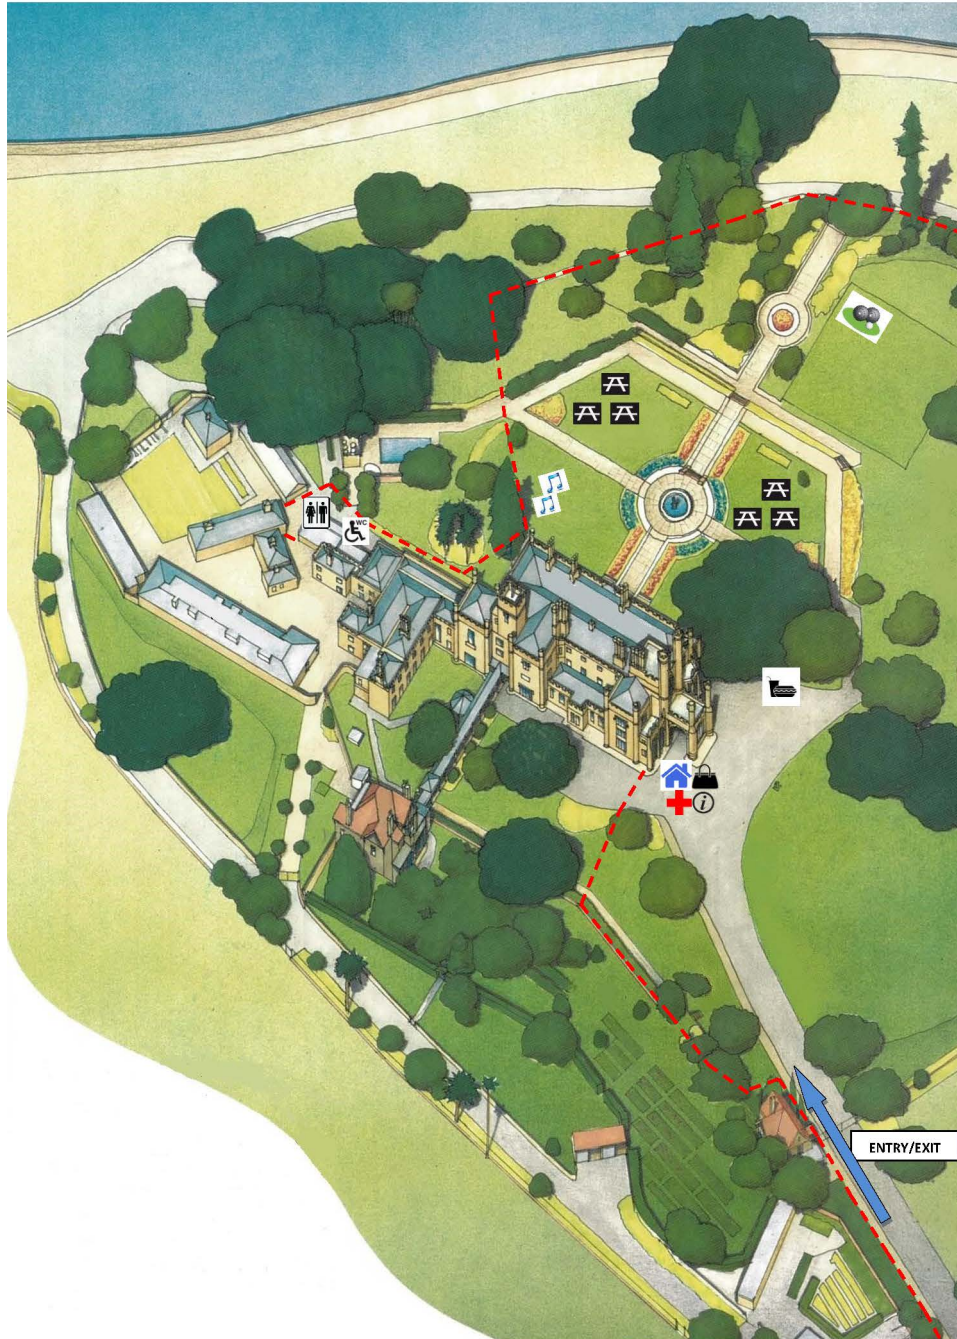

## Government House Sydney Map:

	Public access boundary		SES Sausage Sizzle
	Bathrooms		Picnic/Eating Area
	First Aid		NSW Police/NSW Fire & Rescue Bands
	Information		Lawn Bowls
	House Entry		Site Entry/Exit
	Bag cloaking for House Entry		

## Government House Sydney Interior:

1. OUTER HALL	5. DINING ROOM
2. INNER HALL	6. ANTE-DRAWING ROOM
3. CEREMONIAL STUDY	7. DRAWING ROOM
4. MAIN HALL	8. BALLROOM